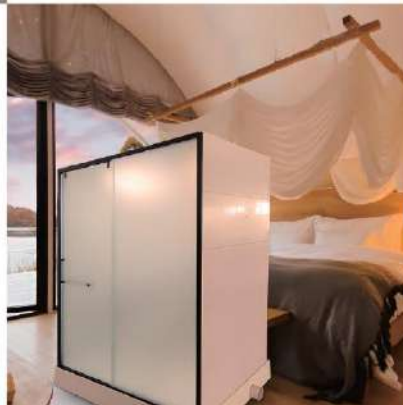

Watertight SMC
Floor Tray